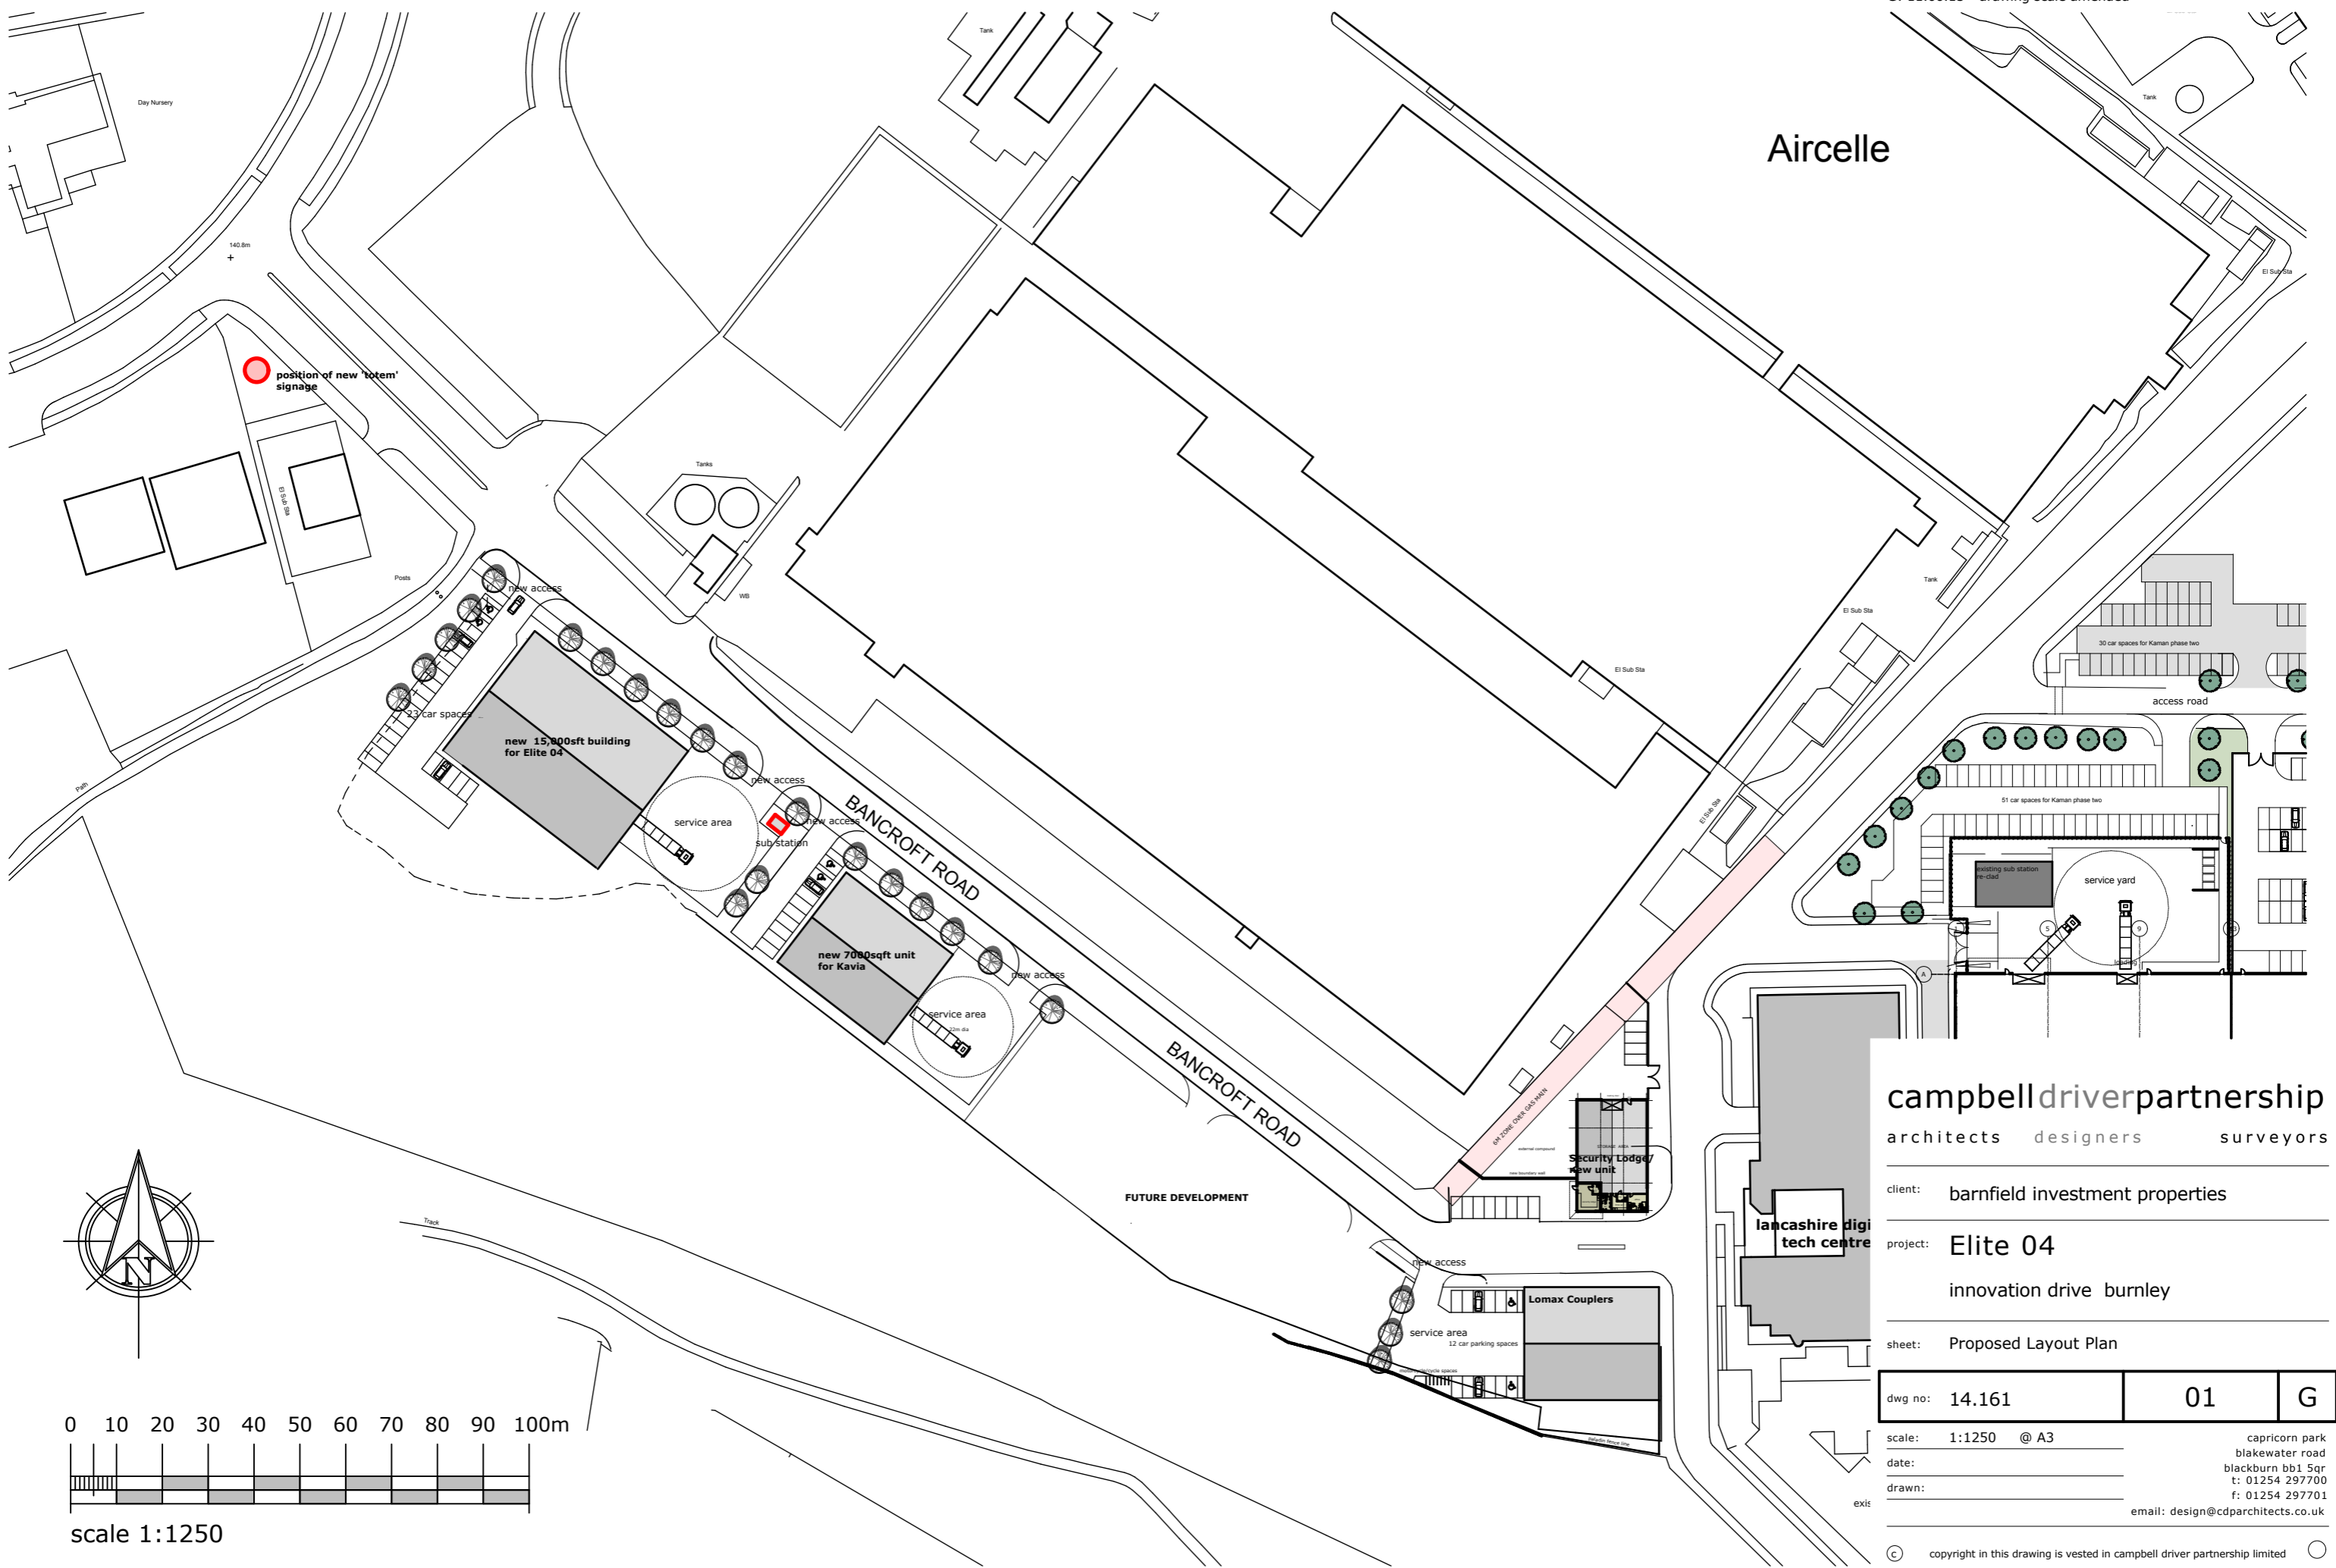

revisions:  
 G: 11.06.15 - drawing scale amended

Aircelle

position of new 'totem' signage

scale 1:1250

**campbell driver partnership**  
 architects designers surveyors

client: barnfield investment properties  
 project: **Elite 04**  
 innovation drive burnley  
 sheet: Proposed Layout Plan